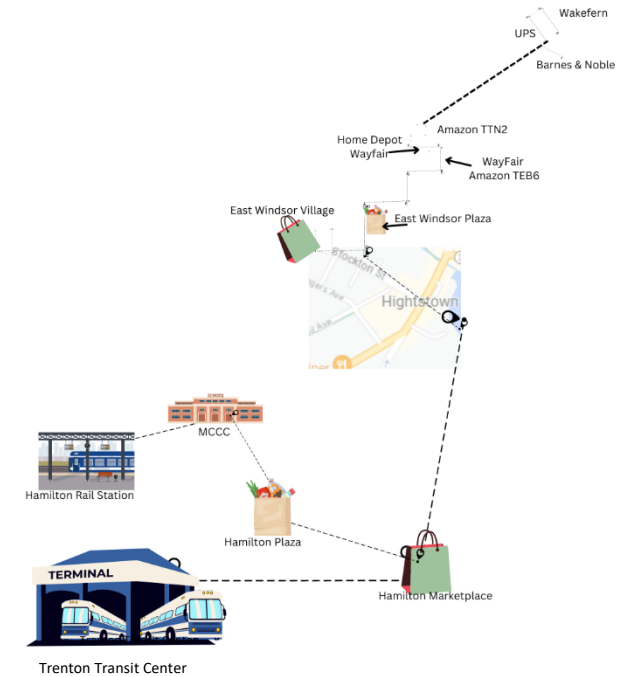

Saturday Schedule

Northbound-Hamilton Marketplace – East Windsor - Hightstown

Hamilton Marketplace	Shoprite/Ruby Tuesday Bus Shelters	7:20 AM	8:50 AM	10:20 AM	11:50 AM	1:20 PM	2:50 PM	
	East Windsor-Hightstown	Hickory Corner & Mercer St.	7:41 AM	9:11 AM	10:41 AM	12:11 PM	1:41 PM	3:11 PM
		Rogers Ave. & Mercer St.	7:45 AM	9:15 AM	10:45 AM	12:15 PM	1:45 PM	3:15 PM
		East Windsor Plaza	8:00 AM	9:30 AM	11:00 AM	12:30 PM	2:00 PM	3:30 PM

Southbound – East Windsor – Hightstown - Hamilton Marketplace

East Windsor-Hightstown	East Windsor Village	8:05 AM	9:35 AM	11:05 AM	12:35 PM	2:05 PM	3:35 PM
	Rogers Ave. & Mercer St.	8:10 AM	9:40 AM	11:10 AM	12:40 PM	2:10 PM	3:40 PM
	Hickory Corner & Mercer St.	8:13 AM	9:43 AM	11:13 AM	12:43 PM	2:13 PM	3:43 PM
Hamilton Marketplace	Chick-Fil-A/Chili's Bus Shelter	8:40 AM	10:10 AM	11:40 AM	1:10 PM	2:40 PM	4:10 PM

Monday – Friday Map

For Information Call: 609.989.6827

Visit: www.mercercounty.org

Non Discrimination Policy: The County of Mercer is committed to ensuring that no person is excluded from, or denied the benefits of our services on the basis of race, color, or national origin as protected by Title VI of the Civil Rights Act of 1964, as amended. Any person who believes that they have, individually, or as a member of any specific class of persons, been subjected to discrimination on the basis of race, color, or national origin, may file a complaint in writing to the County of Mercer. To file a complaint, or for more information on Mercer County's obligations under Title VI write to: County of Mercer, Workforce Development Board, 640 South Broad Street, PO Box 8068, Trenton, NJ 08650 or visit <http://www.mercercounty.org/home/showdocument?id=2494>. Transportation services provided by this agency are in whole or part funded through federal funds received through NJ TRANSIT and as an individual you also have the right to file your complaint under Title VI directly with the Federal Transit Administration by filing a complaint with the Office of Civil Rights, Attention: Title VI Program Coordinator, East Building, 5th Floor-TCR, 1200 New Jersey Ave., SE, Washington, DC 20590. If information is needed in another language, contact (609) 989-6827. A complaint must be filed within 180 days of the alleged discrimination. Si se necesita información en otro idioma, el contacto (609) 989-6827.