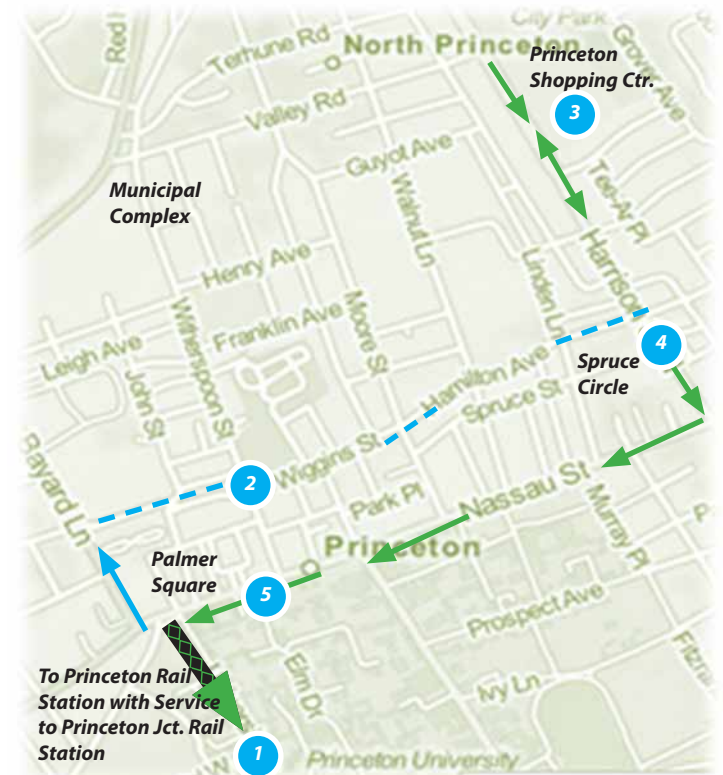

freeB – Commuter Service Schedule

(Service to and from the Princeton Station – Effective May 17, 2015)

AM

Princeton						Princeton Junction Rail Station		
freeB Lvs. Princeton Station	Witherspoon Library	Princeton Shopping Ctr.	Harrison Spruce Circle	Palmer Square	freeB Arvs. Princeton Station	Dinky Lvs. For P. Jct.	Dinky Arvs. P. Jct.	NJ Transit to NYC
Map Reference								
1	2	3	4	5	1			
	5:25	5:30	5:35	5:40	5:47	5:54	5:59	6:05LE/6:25E
5:50	5:55	6:00	6:05	6:10	6:15	6:26	6:31	6:37E
6:20	6:25	6:30	6:35	6:40	6:45	6:51	6:56	7:02E
6:45	6:50	6:55	7:00	7:05	7:10	7:16	7:21	7:27E/7:36L
7:12	7:17	7:28	7:32	7:37	7:42	7:50	7:55	8:04LE/8:14L
7:42	7:46	7:52	7:59	8:04	8:09	8:12	8:17	8:23E
8:15	8:20	8:25	8:32	8:37	8:44	8:59	9:04	9:10E

PM

Princeton Junction Rail Station	Princeton								
NJ TRANSIT from NYC	Dinky Lvs. Princeton Jct.	Dinky Arvs. Princeton	freeB Lvs. Princeton St.	Witherspoon Library	Princeton Shopping Ctr.	Harrison Spruce Circle	Palmer Square	freeB Arvs. Princeton Sta.	
			Map Reference						
			1	2	3	4	5	1	
5:09E	5:16	5:21	5:26	5:30	5:35	5:41	5:46	5:51	
5:45L/5:55E	6:00	6:05	6:06	6:11	6:16	6:21	6:26	6:31	
6:20E	6:25	6:30	6:33	6:37	6:42	6:47	6:52	6:57	
6:36LE	6:45	6:50	6:58	7:03	7:08	7:13	7:18	7:23	
7:15LE	7:25	7:30	7:37	7:41	7:43	7:46	7:51	7:56	
7:24L/7:36LE	7:45	7:50	7:56	8:00	8:04	8:08	8:11	8:15	
7:58L	8:12	8:17	8:18	8:22	8:26	8:30	8:33	8:38	

E=EXPRESS LE=LIMITED EXPRESS L= LOCAL

freeB Commuter Service to the rail station in Princeton operates every Monday – Friday, except for New Year’s Day, Martin Luther King Jr. Day, President’s Day, Memorial Day, July 3, 2015, Labor Day, Thanksgiving and Christmas Day.

Most freeB bus stops are marked with a “B” sign. The freeB bus will also stop anywhere along the route for passengers as long as it is safe to do so.

There are two freeB bus stops at Princeton Shopping Center—Rite Aid and McCaffreys. Commuters parking at the Shopping Center, please park at the south end of the parking lot across from the stores.