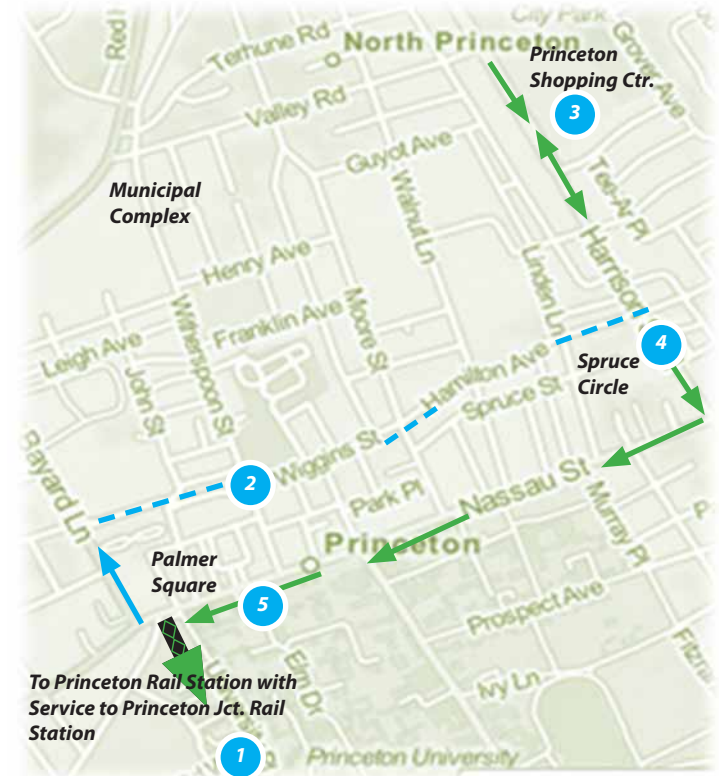

# freeB – Schedule to Princeton’s Rail Station

(Service to and from the Princeton Station – Effective February 1, 2015)

## AM

Princeton						Princeton Junction Rail Station		
freeB Lvs. Princeton Station	Witherspoon Library	Princeton Shopping Ctr.	Harrison Spruce Circle	Palmer Square	freeB Arvs. Princeton Station	Dinky Lvs. For P. Jct.	Dinky Arvs. P. Jct.	NJ Transit to NYC
Map Reference								
1	2	3	4	5	1			
	5:25	5:30	5:35	5:40	5:47	5:52	5:57	6:05/6:15E
5:50	5:55	6:00	6:05	6:10	6:15	6:24	6:29	6:35E
6:20	6:25	6:30	6:35	6:40	6:45	6:49	6:54	7:00E
6:45	6:50	6:55	7:00	7:05	7:10	7:16	7:21	7:27E/7:36L
7:10	7:15	7:20/7:26	7:30	7:35	7:40	7:50	7:55	8:02LE/8:14L
7:41	7:46	7:51	7:58	8:03	8:06	8:11	8:16	8:23E
8:15	8:20	8:25	8:32	8:37	8:44	8:55	9:00	9:10E

## PM

Princeton Junction Rail Station	Princeton							
NJ TRANSIT from NYC	Dinky Lvs. Princeton Jct.	Dinky Arvs. Princeton	freeB Lvs. Princeton St.	Witherspoon Library	Princeton Shopping Ctr.	Harrison Spruce Circle	Palmer Square	freeB Arvs. Princeton Sta.
			Map Reference					
			1	2	3	4	5	1
5:07E	5:15	5:20	5:26	5:30	5:35	5:41	5:46	5:51
5:44L/5:55E	6:00	6:05	6:06	6:11	6:16	6:21	6:26	6:31
6:20E	6:25	6:30	6:33	6:37	6:42	6:47	6:52	6:57
6:56E	7:05	7:10	7:13	7:17	7:22	7:27	7:32	7:37
7:15LE	7:25	7:30	7:37	7:41	7:43	7:46	7:51	7:56
7:35LE	7:45	7:50	7:56	8:00	8:04	8:08	8:11	8:15
7:57L/8:06LE	8:12	8:17	8:18	8:22	8:26	8:30	8:33	8:38

Most freeB bus stops are marked with a “B” sign. The freeB bus will also stop anywhere along the route for passengers as long as it is safe to do so.

There are two freeB bus stops at Princeton Shopping Center–Rite Aid and McCaffreys. Commuters parking at the Shopping Center, please park at the south end of the parking lot across from the stores.